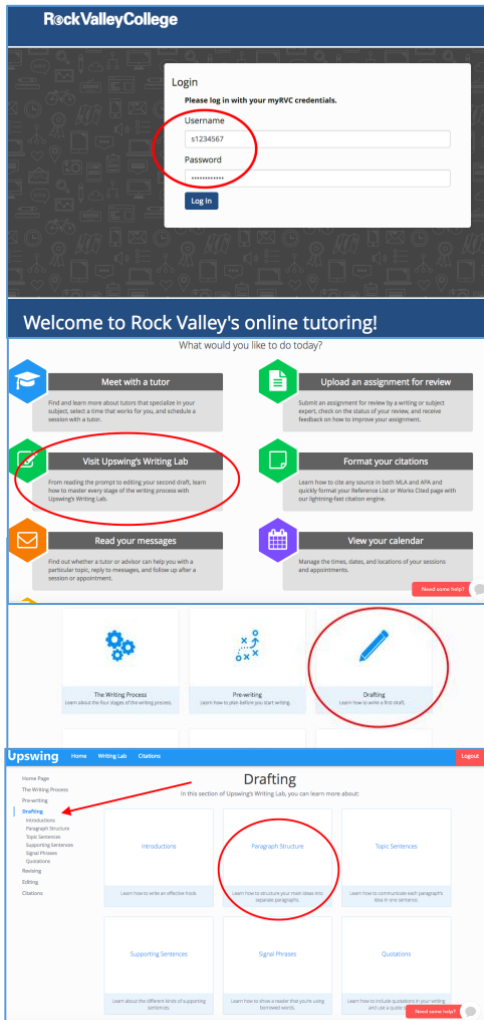

Once you've clicked on "Upswing Online Tutoring" you will be taken to another screen, and you'll need to log in again using the same student number and password that you use to access your EAGLE account.

The home screen for Upswing looks like this. You have a lot of options that relate to Upswing tutoring, but for access to the Writing Lab, you will want to click on the section next to the green icon that says "Visit Upswing's Writing Lab".

Within the Writing Lab, you will see several options for assistance. Make your choice based on where you are in your writing process (in this example, the writer has chosen "Drafting", but that might not be right for you just yet). Many lesson options will appear on the next screen.

Your next choice should be based on the type (or types) of assistance you feel could benefit your writing (in this example, the writer has chosen "Paragraph Structure"). You can access and review as many different lessons as you want, and you may do so as often as you like.

The Upswing Writing Lab lessons are mostly in the form of videos, so plug in your headphones

or make sure you can utilize volume on the computer you are using, and pay attention to the information and strategies presented in the short video you watch. You'll be on your way to becoming a better writer!